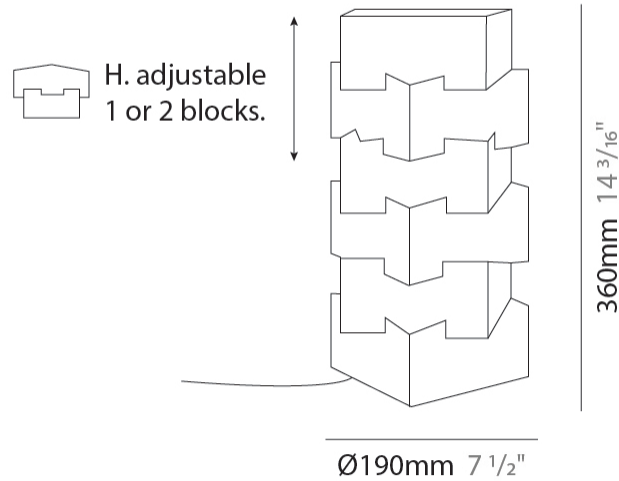

PROJECT	_____
TYPE	_____
SPECIFIER	_____
QUANTITY	_____
DATE	_____

BUILDING PORTABLE

D64054-

base number   Finish
Options

1. To build a product code in our configurator select the specify button on the base model # product page
2. To build a manual product code on this datasheet choose from the options listed below in blue font and add the suffix to the base model #

GENERAL

Series: Building _____
Partner: Linea Zero _____
Division: Design _____
Installation: Portable _____
Product Type: Table _____
Mounting Location: Table _____

PHYSICAL

Shape: Abstract _____
Diameter (mm): 190 _____
Diameter (in): 7 1/2 _____
Height (mm): 360 _____
Height (in): 14 3/16 _____
Diffuser: Polilux™ Shade - See Finish Options _____
Fixture Finish: WHI / SIL / NGD / COP / PKM _____
Fixture Material: Polilux™/ Metal holder _____
Primary Material: Non-Static Polilux _____

ELECTRICAL

Number of Lamps: 1 _____
Lamp Type: LED Retrofit _____
Bulb Included: Bulb Not Included _____
Max. Wattage Per Lamp (W): 7 _____
Lamp Base: E26 _____
Input Voltage (V): 120 _____
Upon Request: 277Vac / GU24 _____

LED

OPTICAL

RATINGS AND CERTIFICATIONS

Certified By: Certified for North American Standards _____
IP rating: IP20 _____