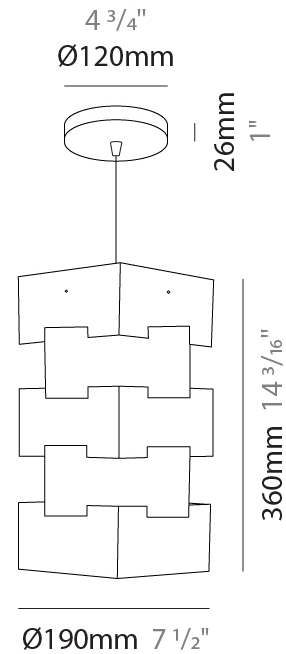

BUILDING SUSPENSION

D61083-

base number   Finish
Options

1. To build a product code in our configurator select the specify button on the base model # product page
2. To build a manual product code on this datasheet choose from the options listed below in blue font and add the suffix to the base model #

GENERAL

Series: Building
Partner: Linea Zero
Division: Design
Installation: Suspension
Product Type: Pendant
Mounting Location: Ceiling

PHYSICAL

Shape: Abstract
Diameter (mm): 190
Diameter (in): 7 1/2
Height (mm): 360
Height (in): 14 3/16
Diffuser: Polilux™ Shade - See Finish Options
Fixture Finish: WHI / SIL / NGD / COP / PKM
Fixture Material: Polilux™/ Metal holder
Primary Material: Non-Static Polilux

ELECTRICAL

Number of Lamps: 1
Lamp Type: LED Retrofit
Bulb Included: Bulb Not Included
Max. Wattage Per Lamp (W): 7
Lamp Base: E26
Input Voltage (V): 120
Upon Request: 277Vac / GU24

LED

OPTICAL

RATINGS AND CERTIFICATIONS

Certified By: Certified for North American Standards
IP rating: IP20

PROJECT	_____
TYPE	_____
SPECIFIER	_____
QUANTITY	_____
DATE	_____